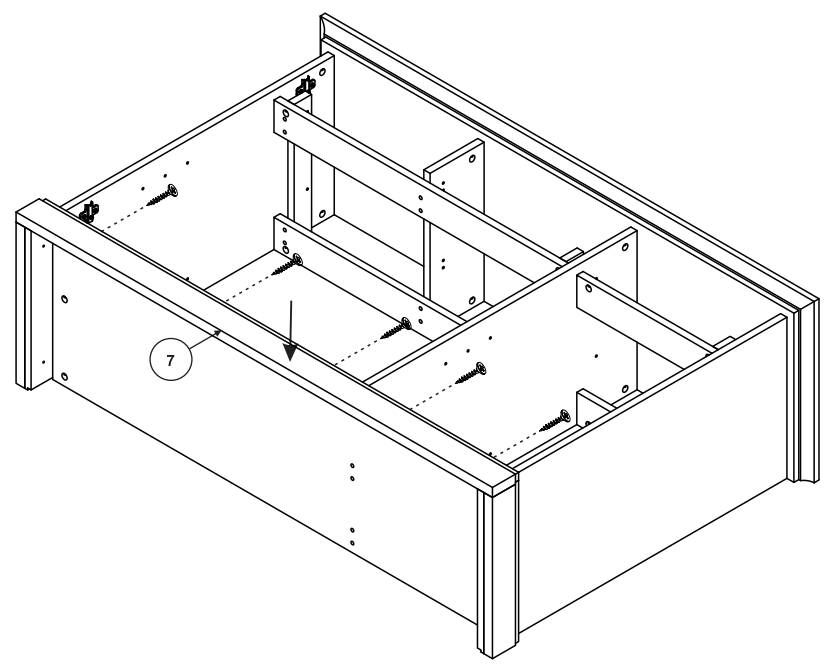

11

NB 3,5x35

x5

12

MF x2

NA 3,5x16

x4

13

MA x6

S x1

YB 1x20

x45

N 3x16

x6

A=B

14

G L=350

x3

H 6,3x11

x12